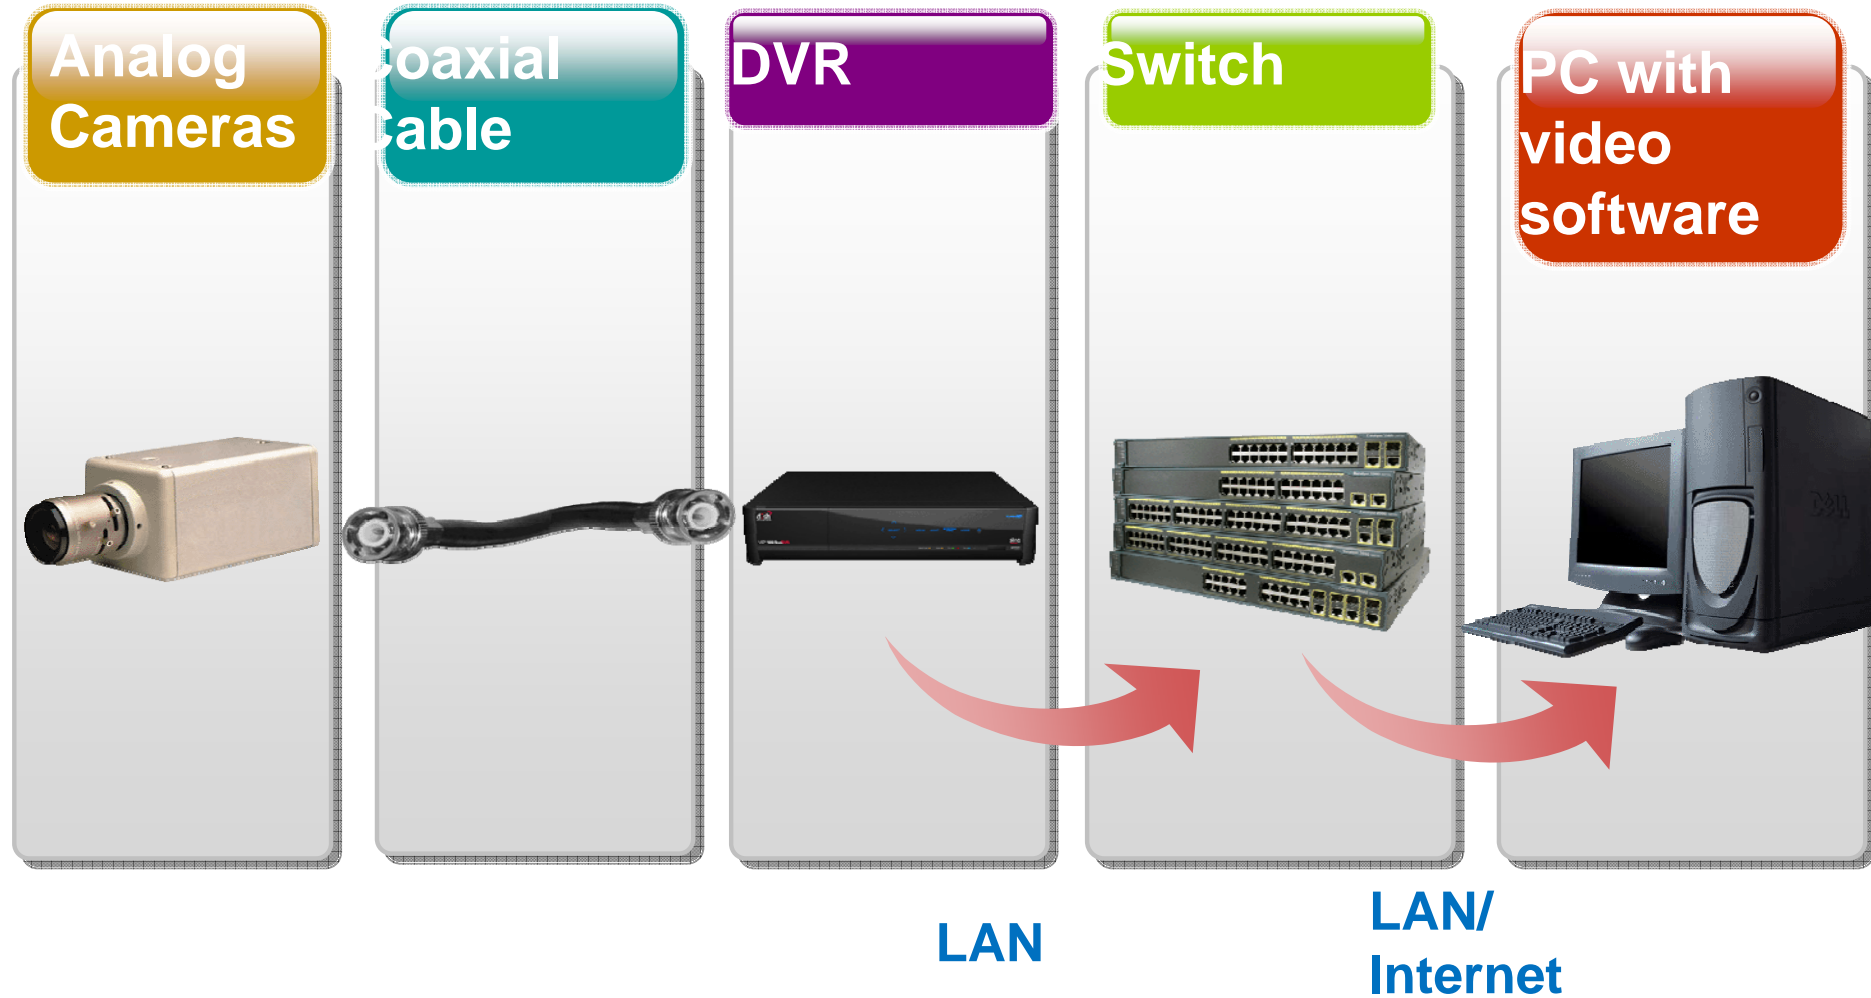

Advantage of IP Surveillance

What is Security Surveillance

- Fire & Alarm Security
- Access Control
- Video Surveillance

Analog CCTV systems

Analog CCTV systems

Hybrid systems

Hybrid systems

Brickcom IP Surveillance systems

Advantages of IP Surveillance

❖ Advantages of IP Surveillance

- Remote monitoring
- Remote storage
- Cost efficiency
- High scalability
- Superior image quality
- Video analysis
- Intelligence

Contact Us