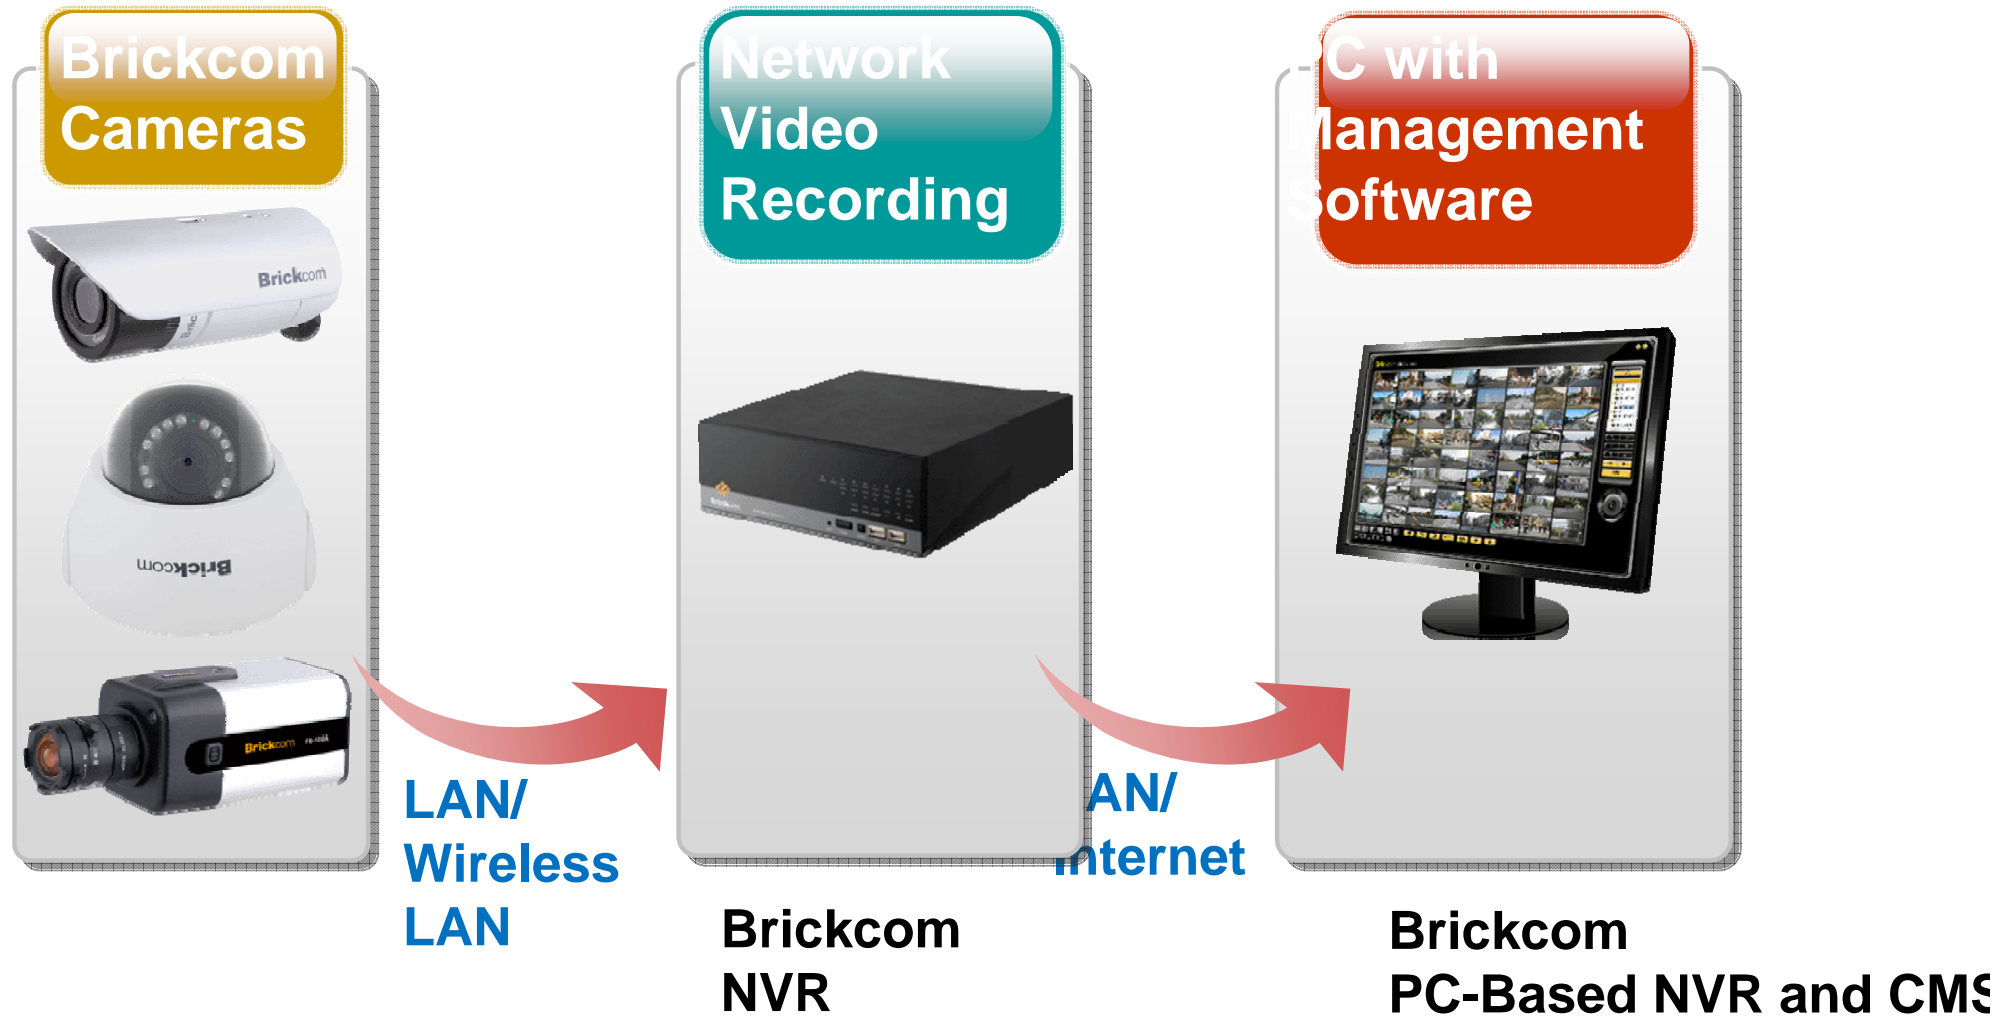

Advantage of IP Surveillance

What is Security Surveillance

- Fire & Alarm Security
- Access Control
- Video Surveillance

Analog CCTV systems

Analog CCTV systems

Hybrid systems

Hybrid systems

Brickcom IP Surveillance systems

Advantages of IP Surveillance

❖ Advantages of IP Surveillance

- Remote monitoring
- Remote storage
- Cost efficiency
- High scalability
- Superior image quality
- Video analysis
- Intelligence

Contact Us