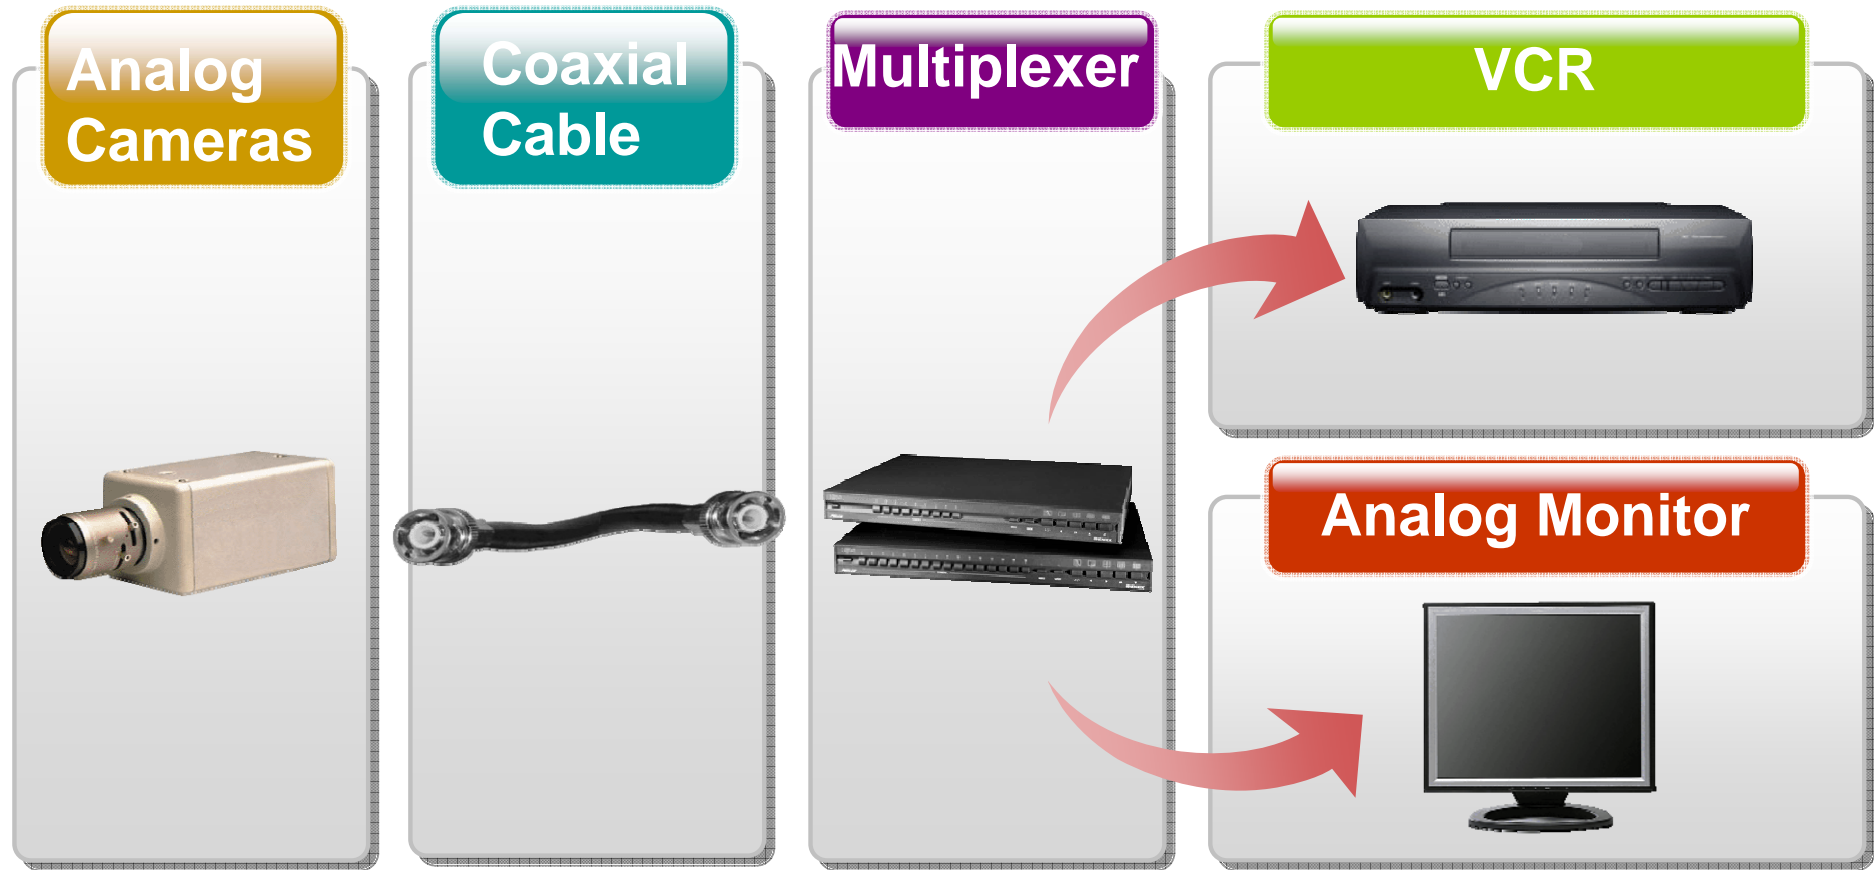

Brickcom

Migration from CCTV Surveillance to IP Surveillance

F&E Team
2011.8

Agenda

What is Security Surveillance?

Analog CCTV systems

Hybrid systems

Brickcom IP Surveillance systems

Advantage of IP Surveillance

What is Security Surveillance

- Fire & Alarm Security
- Access Control
- Video Surveillance

Analog CCTV systems

Analog CCTV systems

Hybrid systems

Hybrid systems

Brickcom IP Surveillance systems

Advantages of IP Surveillance

❖ Advantages of IP Surveillance

- Remote monitoring
- Remote storage
- Cost efficiency
- High scalability
- Superior image quality
- Video analysis
- Intelligence

Contact Us